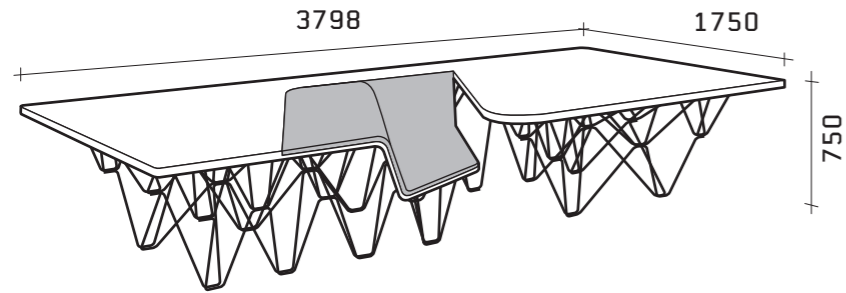

LAY BACK. SIT STRAIGHT UP.
MOVE, TURN, WORK, READ,
CONSULT OR RELAX.
ALONE OR TOGETHER.

Social meeting place

People communicate in a variety of ways. The design for the SitTable understands this and caters to the needs of these divergent varieties. It allows the SitTable to become a thinking place as well as a social meeting ground all the while creating new possibilities by mixing the limitless options of functionality.

For instance, it may become a quiet reading table found in a library or a work & relaxation place located in an airport lounge. It could simply be a waiting room in a front office or in a school. It may also act as a meeting space for exhibitions or in shops. Whichever role it decides to take on everyone is given the opportunity to discover one's own practical use for the SitTable. It is designed to serve one's own intended purpose for functionality and arrangement.

The hybrid form of the SitTable combines two pieces of multifunctional furniture offering a great variety of space-creating authority to its users. It introduces a fresh approach to the discipline of spatial organization.

The SitTable is produced by Arco Contemporary Furniture (NL).

Dimensions

TYPE 1

TYPE 3

TYPE 2

The tops of the SitTable are finished in white HPL or natural oak. The SitTable allows space for up to 22 persons. You can sit as you wish-in, at or on the table, positioning SitTables in one row, opening up the possibilities of different group sizes holding meetings at the same time at different parts of the table.