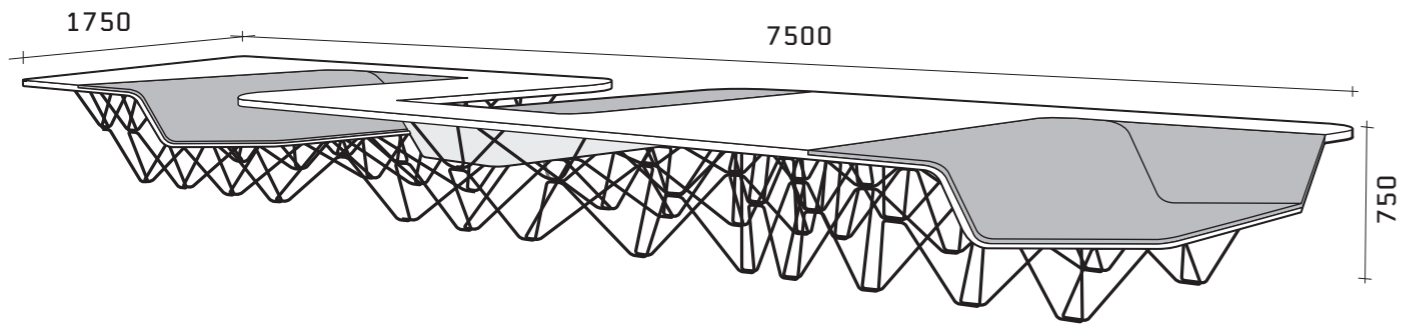

The hybrid form of the SitTable combines two pieces of multifunctional furniture offering a great variety of space-creating authority to its users. It introduces a fresh approach to the discipline of spatial organization.

The SitTable is produced by Arco Contemporary Furniture (NL).

Dimensions

TYPE 1

TYPE 3

TYPE 2

The tops of the SitTable are finished in white HPL or natural oak. The SitTable allows space for up to 22 persons. You can sit as you wish-in, at or on the table, positioning SitTables in one row, opening up the possibilities of different group sizes holding meetings at the same time at different parts of the table.