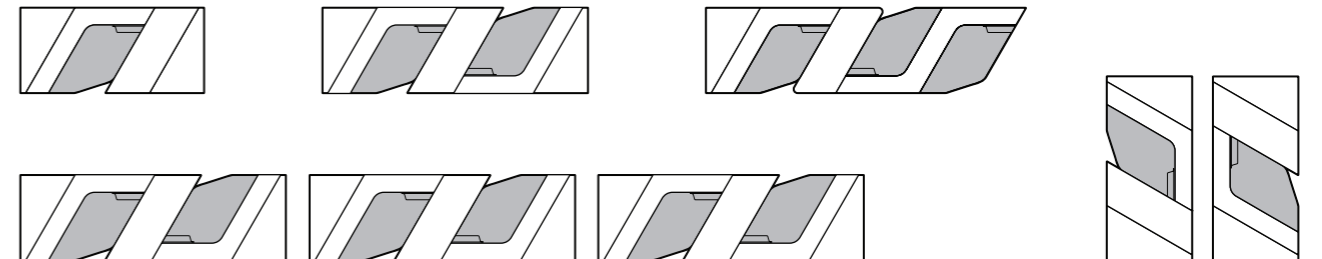

Configurations