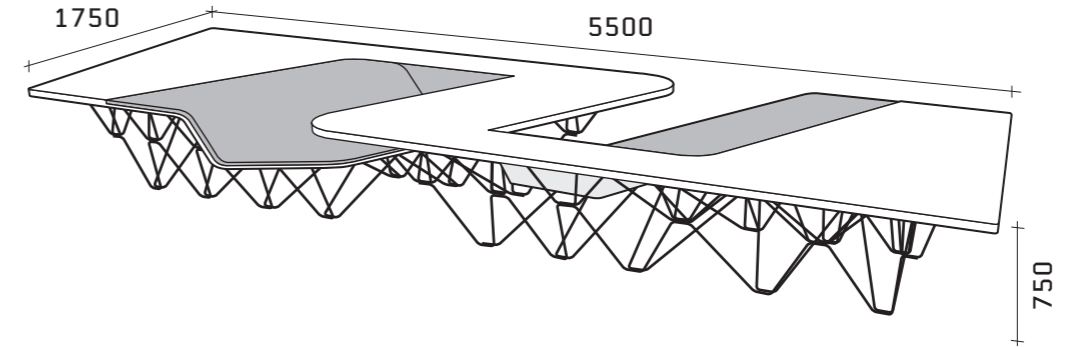

The hybrid form of the SitTable combines two pieces of multifunctional furniture offering a great variety of space-creating authority to its users. It introduces a fresh approach to the discipline of spatial organization.

The SitTable is produced by Arco Contemporary Furniture (NL).

Dimensions

TYPE 1

TYPE 3

TYPE 2

The tops of the SitTable are finished in white HPL or natural oak. The SitTable allows space for up to 22 persons. You can sit as you wish-in, at or on the table, positioning SitTables in one row, opening up the possibilities of different group sizes holding meetings at the same time at different parts of the table.