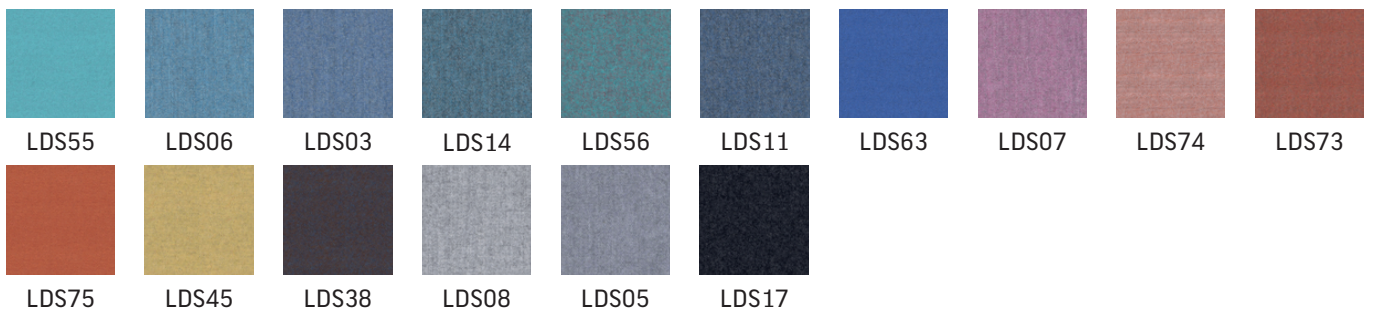

## Melamine

\*Available only in 12 mm thickness (applies to seats)