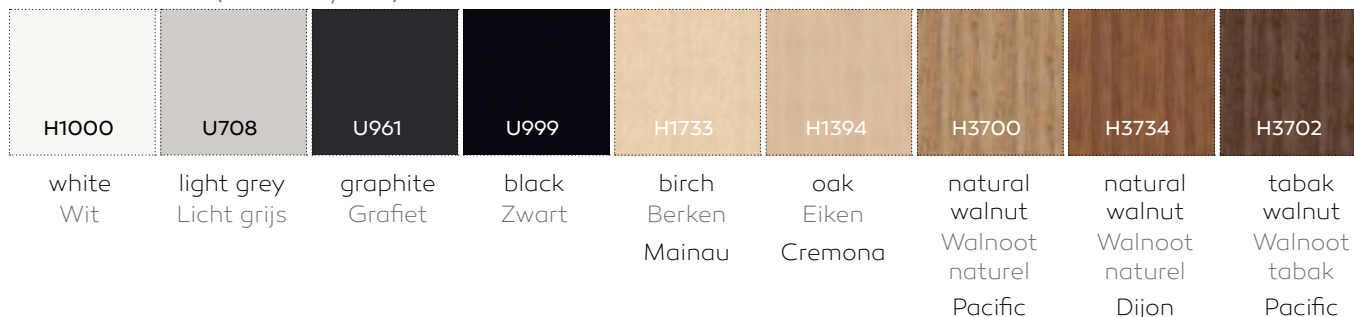

QD T690B Melamine top
QD T690B blad van melamine

QD T690G Glass top – hardened, sand blasted pane
QD T690G glazen blad – gehard, gezandstraald glas

3D-Harlequin Raster 3D-Harlequin

fabric New Blazer standard: verkrijgbaar New Blazer standard:

TABLE TOP'S SAMPLES • BLADUITVOERINGEN

table top's Melamin (PN T600 / UNI) Bladen melamine (PN T600 / UNI)

In the configuration of equipment different from the one seat dimensions may vary slightly.
The manufacturer reserves the right to introduce changes in the design and parameters of products offered without changing their overall nature.