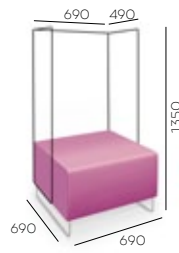

**QD P690
+ 2x QD SC 490
+ QD SC 690**