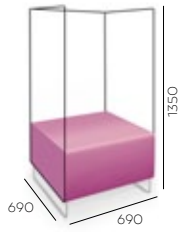

**QD P690
+ 3x QD SC 690**