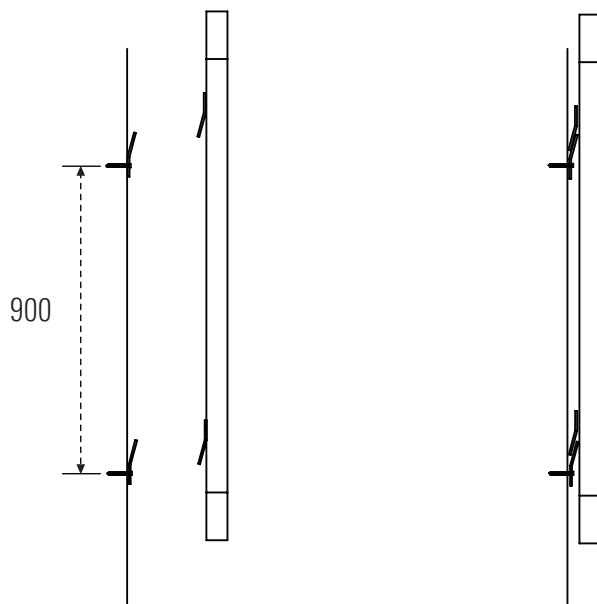

Mounting Instruction

Mood Fabric Wall

Art.no: 70701 - 70704Z

LINTEX

1.

2.